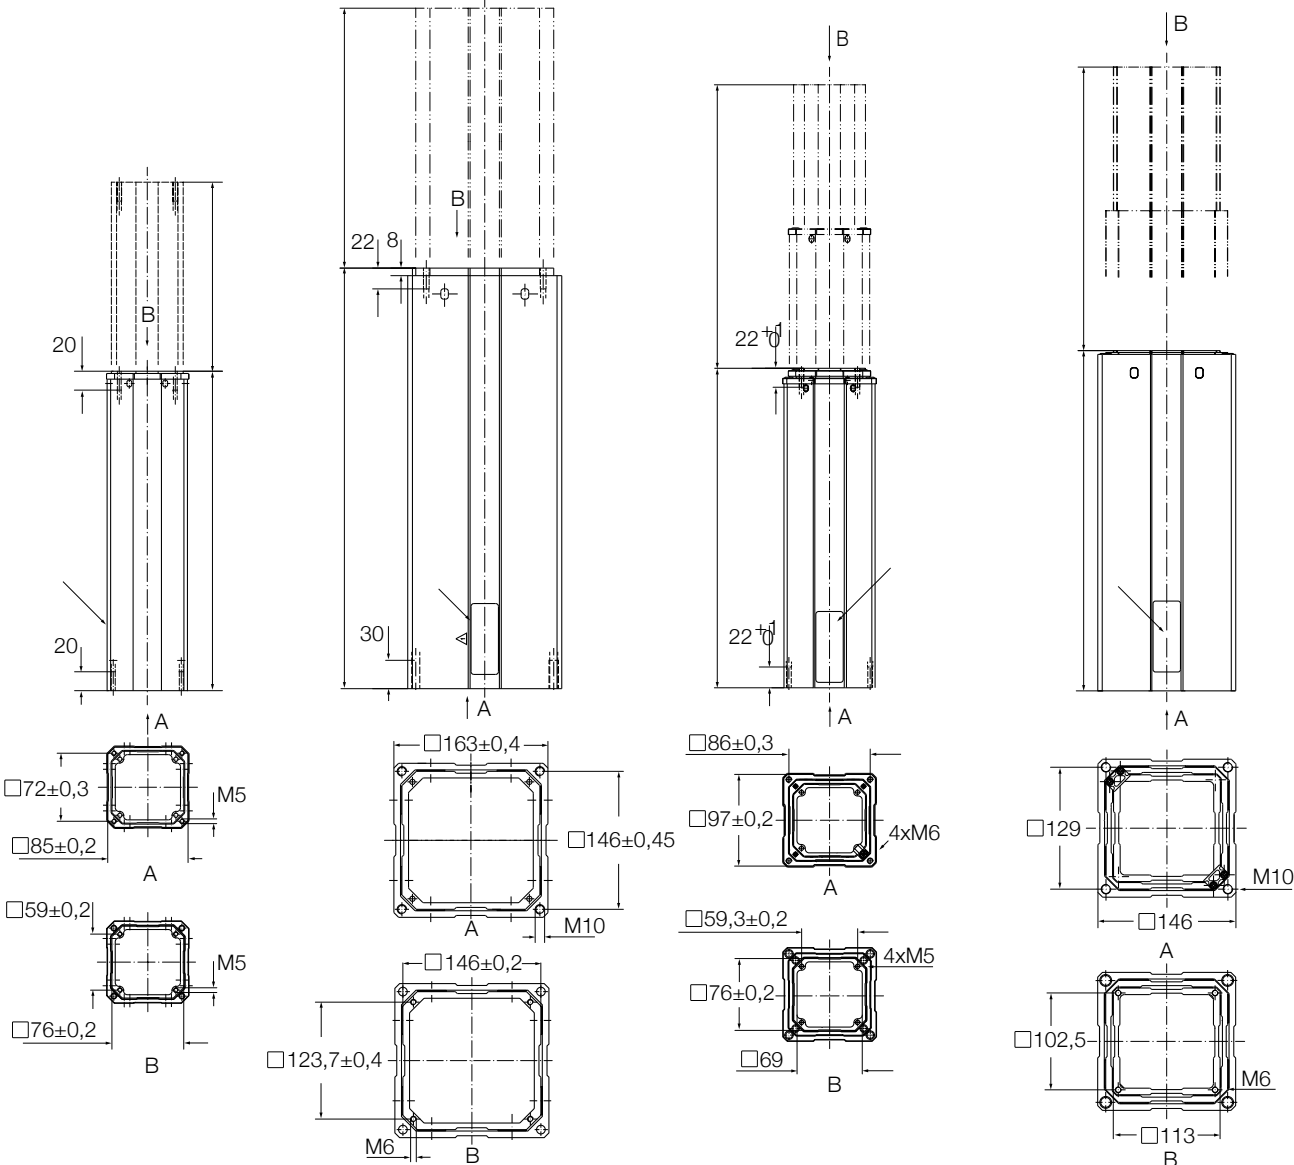

FRE - Dimensional drawing

| Type | Sections | | Profile dimensions in mm | | | | | | | Retracted length in mm |
|----------|------------|------------|--------------------------|---------|---------|-----------|-----------|-----------|-----------|------------------------|
| | 2 sections | 3 sections | 76 x 76 | 85 x 85 | 97 x 97 | 113 x 113 | 129 x 129 | 146 x 146 | 163 x 163 | |
| FRE-A085 | • | | ■ | | | | | | | Stroke + 138 |
| FRE-A113 | • | | | | ■ | | | | | Stroke + 148 |
| FRE-A146 | • | | | | | | ■ | | | Stroke + 168 |
| FRE-D097 | | • | ■ | | | | | | | Stroke + 38 |
| FRE-D129 | | • | | | ■ | | | | | Stroke + 53 |
| FRE-D163 | | • | | | | ■ | | | | Stroke + 53 |
| FRE-B097 | • | | | ■ | | | | | | N/A |
| FRE-B129 | • | | | | ■ | | | | | N/A |
| FRE-B163 | • | | | | | | ■ | | | N/A |
| FRE-E113 | | • | | ■ | | | | | | N/A |
| FRE-E146 | | • | | | ■ | | | | | N/A |