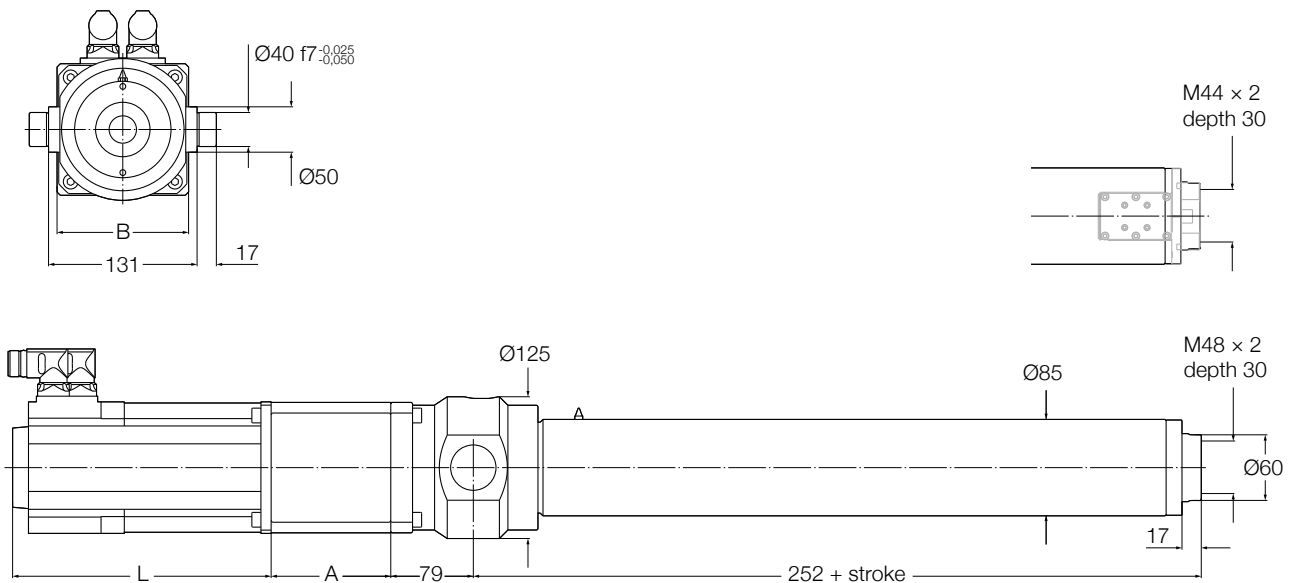

SVSA-S-xx01 inline - Dimensional drawing

SVSA-S-3201

With anti-rotation option

Reference	A	L	B	Added length for brake option	Added length for encoder option
-	mm				
L10LC7	97	203	91	20	51

SVSA-S-4001

With anti-rotation option

Reference	A	L	B	Added length for brake option	Added length for encoder option
-	mm				
L10LA1	111	188	116	20	49

SVSA-S-5001

With anti-rotation option

Reference	A	L	B	Added length for brake option	Added length for encoder option
-	mm				
L10LA5	134	268	185	20	49