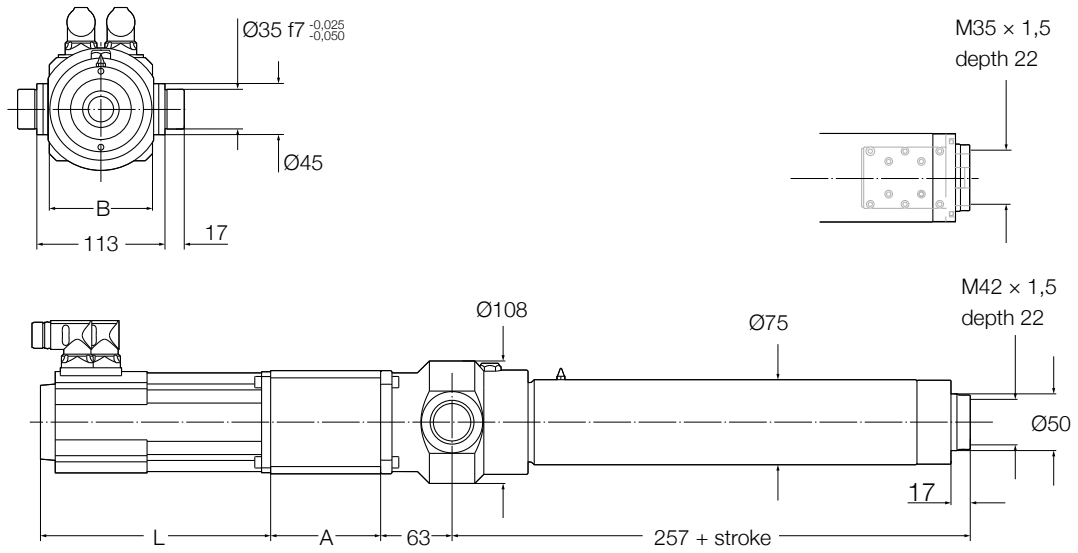

SVSA-S-xx01 inline - Dimensional drawing

SVSA-S-3201

With anti-rotation option

Reference	A	L	B	Added length for brake option	Added length for encoder option
-	mm				
L10LC7	97	203	91	20	51

SVSA-S-4001

With anti-rotation option

Reference	A	L	B	Added length for brake option	Added length for encoder option
-	mm				
L10LA1	111	188	116	20	49

SVSA-S-5001

With anti-rotation option

Reference	A	L	B	Added length for brake option	Added length for encoder option
-	mm				
L10LA5	134	268	185	20	49