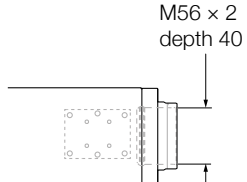

SVSA-S-xx01 inline - Dimensional drawing

SVSA-S-3201

With anti-rotation option

Reference	A	L	B	Added length for brake option	Added length for encoder option
-	mm				
L10LC7	97	203	91	20	51

SVSA-S-4001

With anti-rotation option

Reference	A	L	B	Added length for brake option	Added length for encoder option
-	mm				
L10LA1	111	188	116	20	49

SVSA-S-5001

With anti-rotation option

Reference	A	L	B	Added length for brake option	Added length for encoder option
-	mm				
L10LA5	134	268	185	20	49