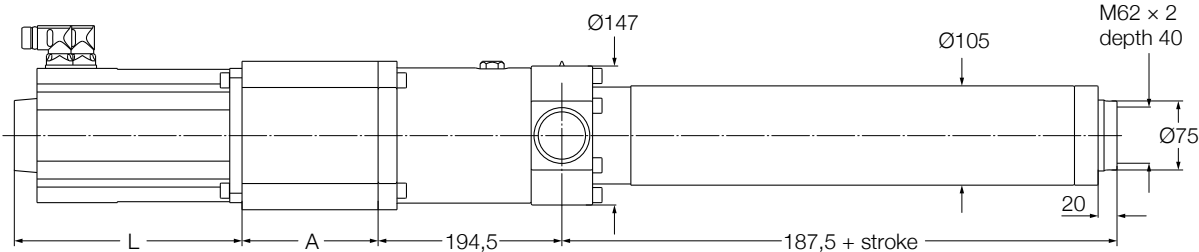

SVSA-S-xx01 inline - Dimensional drawing

SVSA-S-3201

With anti-rotation option

Reference	A	L	B	Added length for brake option	Added length for encoder option
-	mm				
L10LC7	97	203	91	20	51

SVSA-S-4001

With anti-rotation option

Reference	A	L	B	Added length for brake option	Added length for encoder option
-	mm				
L10LA1	111	188	116	20	49

SVSA-S-5001

With anti-rotation option

Reference	A	L	B	Added length for brake option	Added length for encoder option
-	mm				
L10LA5	134	268	185	20	49