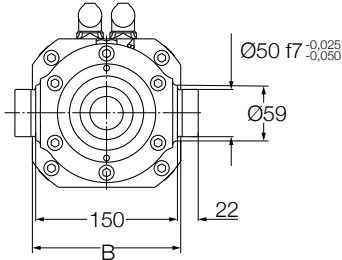

SVSA-S-xx01 inline - Dimensional drawing

SVSA-S-3201

With anti-rotation option

Reference	A	L	B	Added length for brake option	Added length for encoder option
-	mm				
L10LC7	97	203	91	20	51

SVSA-S-4001

With anti-rotation option

Reference	A	L	B	Added length for brake option	Added length for encoder option
-	mm				
L10LA1	111	188	116	20	49

SVSA-S-5001

With anti-rotation option

Reference	A	L	B	Added length for brake option	Added length for encoder option
-	mm				
L10LA5	134	268	185	20	49