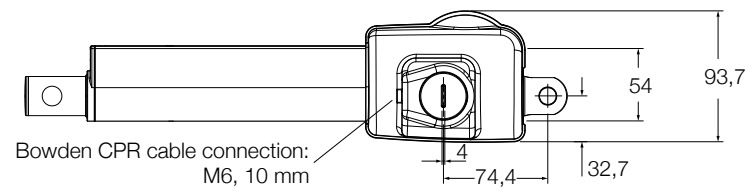

CAJA35C - Dimensional drawing

Legend:
 S = stroke
 L = retracted length