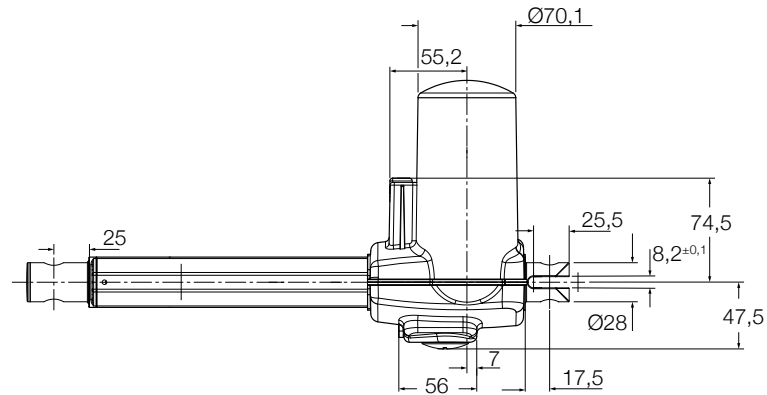

CAJA35C - Dimensional drawing

Legend:
 S = stroke
 L = retracted length