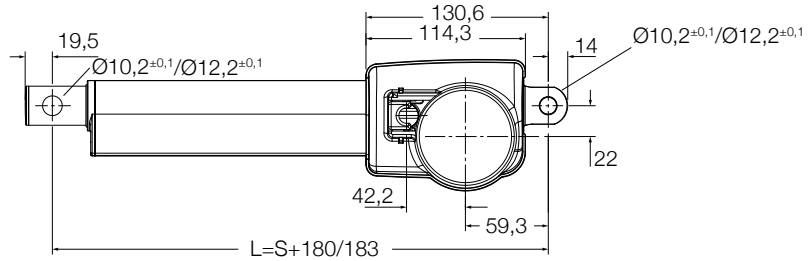

CAJA35C - Dimensional drawing

Legend:
 S = stroke
 L = retracted length