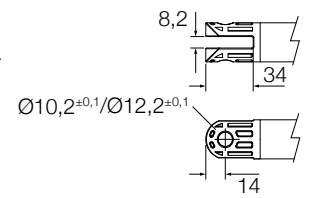

CAJA35C - Dimensional drawing

Legend:
 S = stroke
 L = retracted length