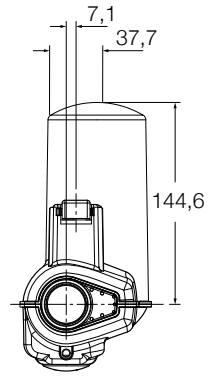

CAJA35C - Dimensional drawing

Legend:
 S = stroke
 L = retracted length