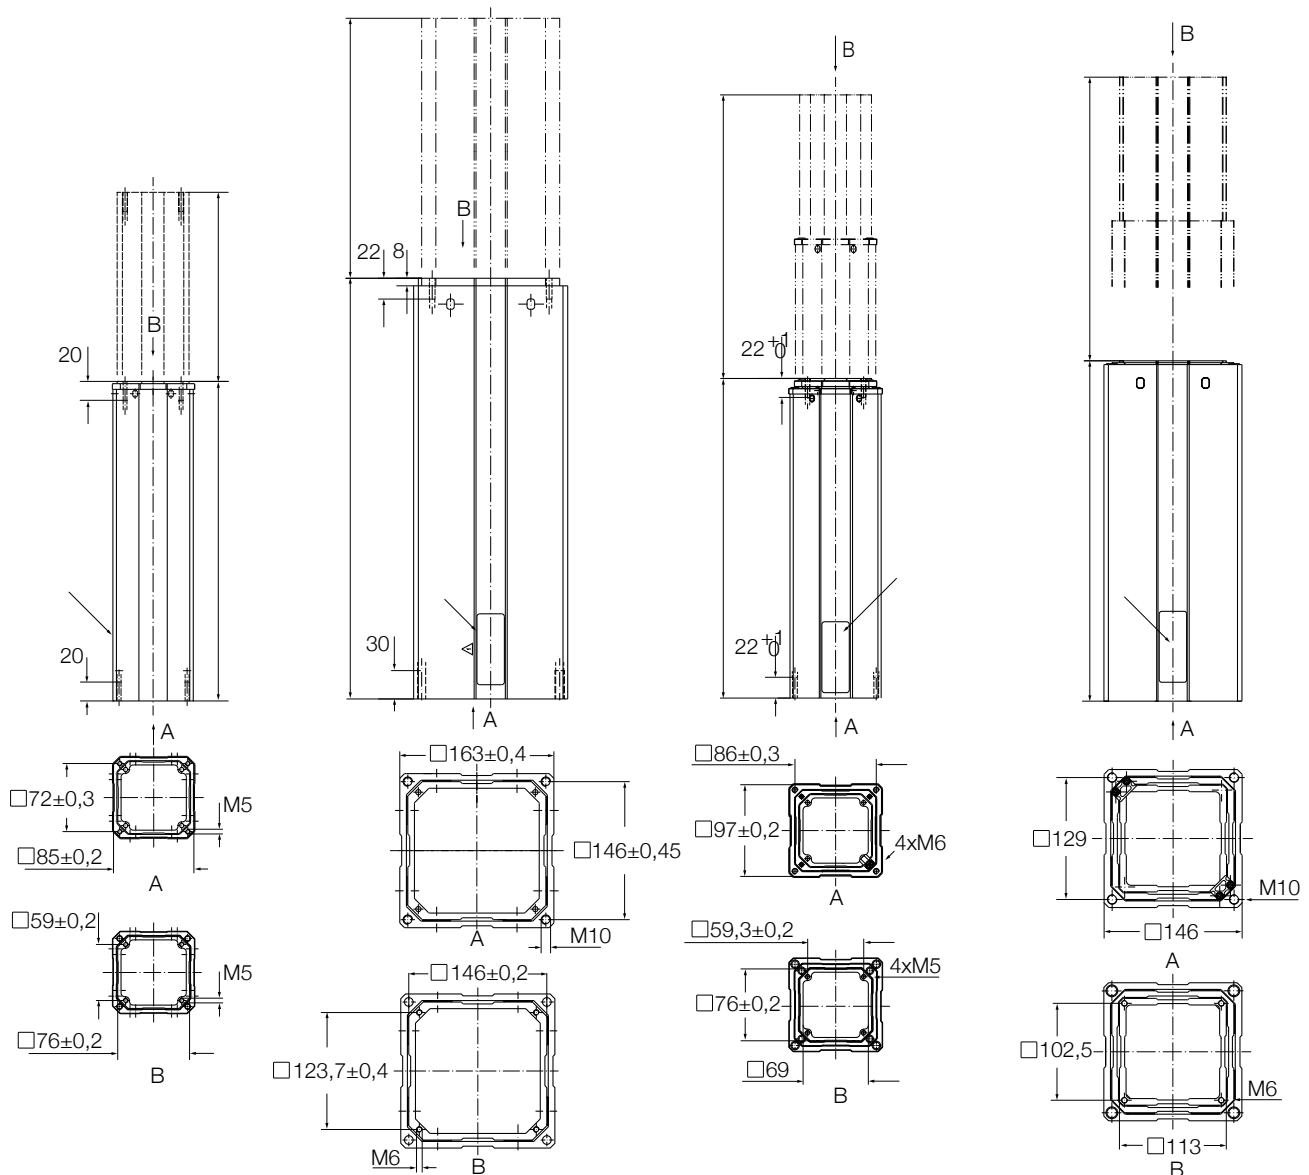

## Lifting column

### Dimensional drawing

Type	Sections		Profile dimensions in mm						Retracted length in mm
	2 sections	3 sections	76 x 76	85 x 85	97 x 97	113 x 113	129 x 129	146 x 146	
FRE-A085	•		[Diagram: 2 sections, 85x85 mm profile]						Stroke + 138
FRE-A113	•		[Diagram: 2 sections, 113x113 mm profile]						Stroke + 148
FRE-A146	•		[Diagram: 2 sections, 146x146 mm profile]						Stroke + 168
FRE-D097		•	[Diagram: 3 sections, 97x97 mm profile]						Stroke + 38
FRE-D129		•	[Diagram: 3 sections, 129x129 mm profile]						Stroke + 53
FRE-D163		•	[Diagram: 3 sections, 163x163 mm profile]						Stroke + 53
FRE-B097	•		[Diagram: 2 sections, 97x97 mm profile]						N/A
FRE-B129	•		[Diagram: 2 sections, 129x129 mm profile]						N/A
FRE-B163	•		[Diagram: 2 sections, 163x163 mm profile]						N/A
FRE-E113		•	[Diagram: 3 sections, 113x113 mm profile]						N/A
FRE-E146		•	[Diagram: 3 sections, 146x146 mm profile]						N/A

### Ordering key

**Type**

**Combination**

- 2 sections tube-set /Largest tube size
- A085 85x85 mm
- A113 113x113 mm
- A146 146x146 mm
- B097 97x97 mm
- B129 129x129 mm
- B163 163x163 mm
- 3 sections tube-set /Largest tube size
- D097 97x97 mm
- D129 129x129 mm
- D163 163x163 mm
- E113 113x113 mm
- E146 146x146 mm
- V\_ 4 sections tube-set (on request)
- F\_ 5 sections tube-set (on request)
- S\_ 6 sections tube-set (on request)
- Z\_ 7 sections tube-set (on request)

**Color**

- 5 Natural anodized
- 6 Black anodized

**Option**

- 000 No option
- MCM Cover
- MCN Pull version
- 2EA Pull version, with cover

**Stroke**

- 20 200 mm
- 30 300 mm
- 40 400 mm
- 50 500 mm
- 60 600 mm
- 70 700 mm
- Other stroke lengths